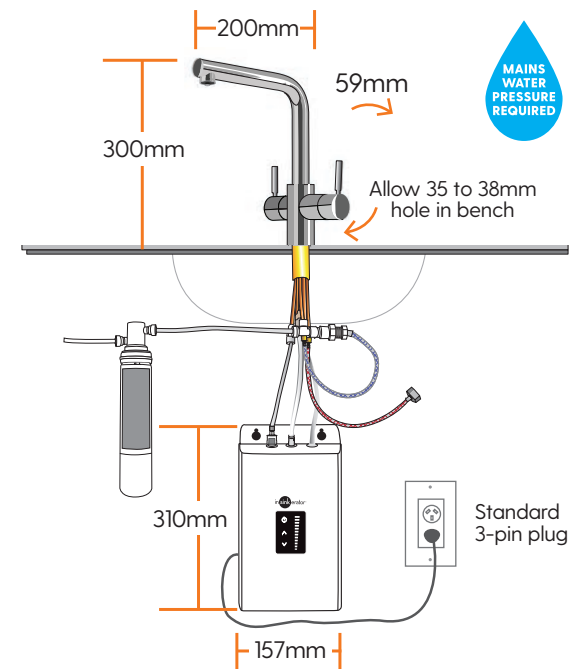

WARNING:
While the MultiTap has a safety lever, please be careful when dispensing near boiling water and children should be kept away.