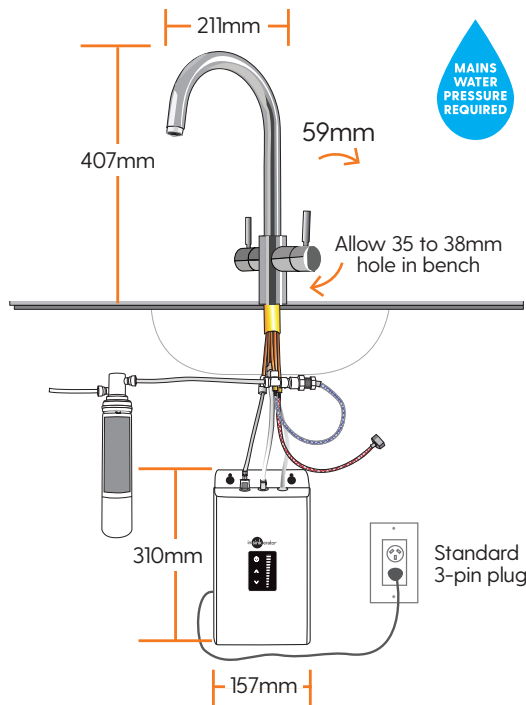

Product Code: MTUSO-BR
Finish: BRUSHED

WARNING:
While the MultiTap has a safety lever, please be careful when dispensing near boiling water and children should be kept away.

WARNING:
While the MultiTap has a safety lever, please be careful when dispensing near boiling water and children should be kept away.