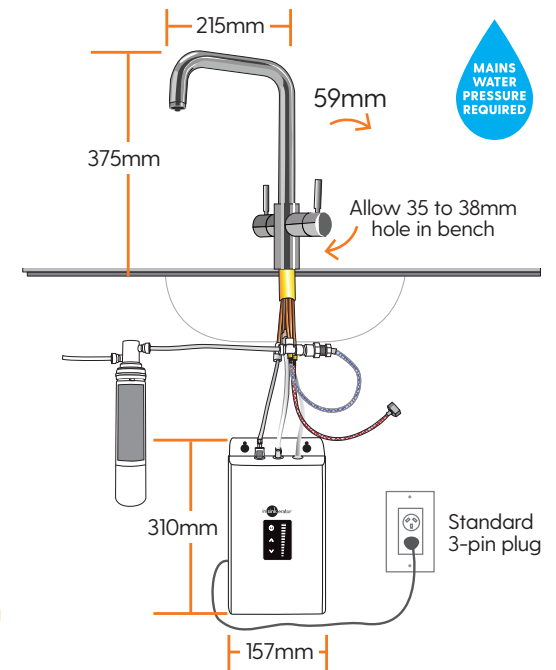

Product Code: MTUSO-BR
Finish: BRUSHED

WARNING:
While the MultiTap has a safety lever, please be careful when dispensing near boiling water and children should be kept away.

WARNING:
While the MultiTap has a safety lever, please be careful when dispensing near boiling water and children should be kept away.