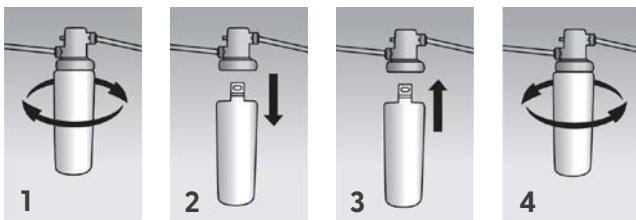

WATER FILTERS

Filtered water... just tastes better!

All InSinkErator water taps come with an in-line filtration system using replaceable cartridges. The super fine 5-micron filters reduce impurities and odours, giving you better tasting water for your water bottle, coffee or tea.

Easy removal & installation of new filter

The twist-off/twist-on filter is easy to install and designed so the water automatically shuts off when the filter is removed, eliminating the need for a separate shut-off valve.

Depending on local water quality and usage volumes, filter replacement is recommended every 6-12 months.

F-701R Twin Pack Replacement Filters

- Super fine 5 micron filter for even cleaner water
- Quick-Connect Push-In Fittings guarantees a quick, easy installation
- Valve-in-Head Design automatically shuts off water flow when filter cartridge is removed, eliminating need for separate shut-off valve
- Low Pressure Drop Filter design assures consistently flawless performance
- Reduces chlorine, lead, turbidity, particulates & other unpleasant tastes and odours
- NSF Standard 42
- 6-12 month expected filter life, depending on water quality and use
- Two filter cartridges per pack