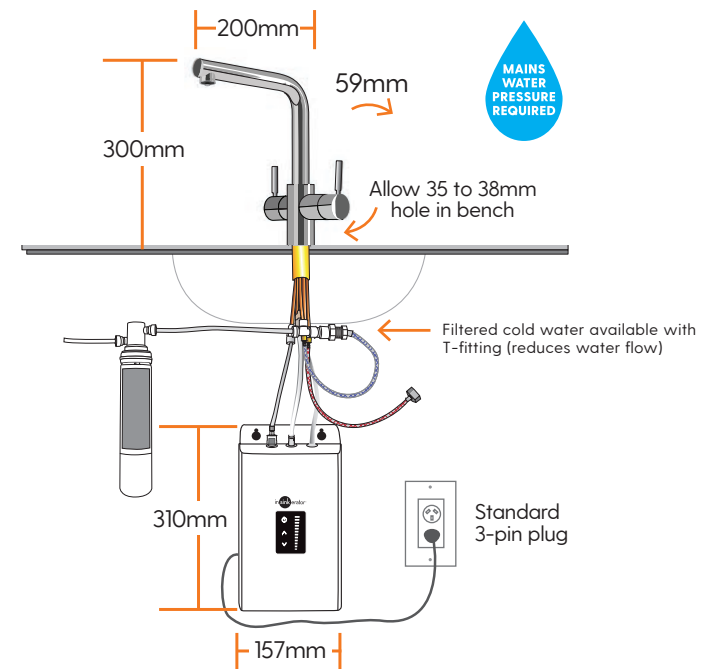

WARNING:
While the MultiTap has a safety lever, please be careful when dispensing near boiling water and children should be kept away.