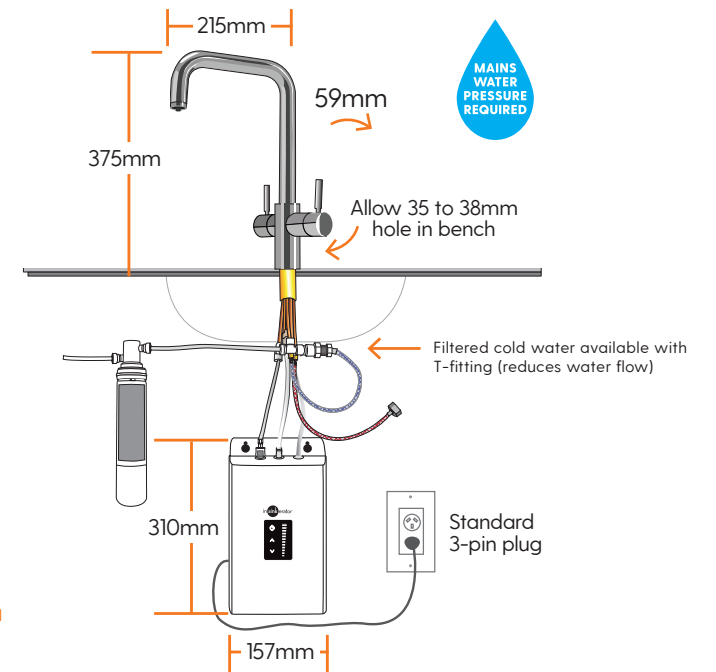

Product Code: MTUSO-BR
Finish: BRUSHED

multitap.co.nz

For service and installation, call 0800 200 510 or visit www.insinkerator.co.nz

in sink erator

multitapTM