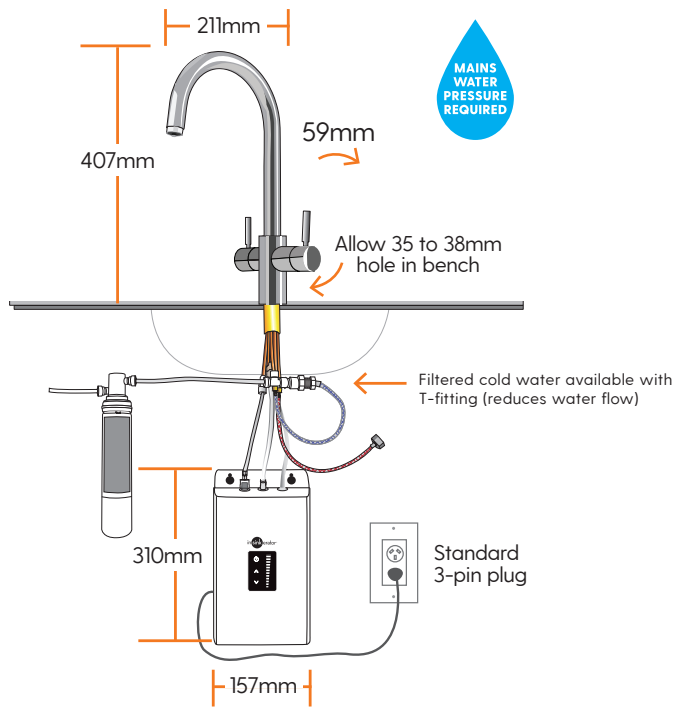

Product Code: MTUSO-BR
Finish: BRUSHED

multitap.co.nz

For service and installation, call 0800 200 510 or visit www.insinkerator.co.nz

in sink erator

multitapTM